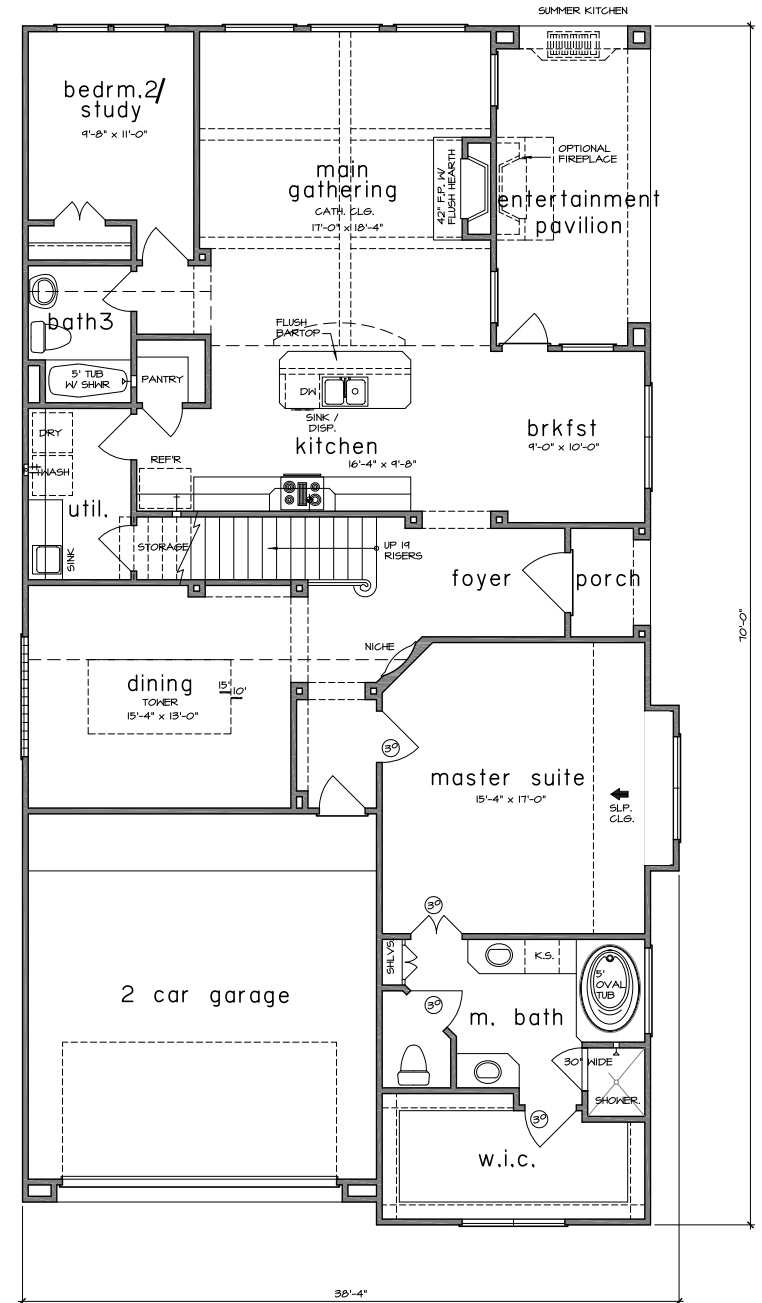

WESTPORT

The Michelangelo

The Manors at Riverstone

Approximate Living Area: 2,965 Square Feet

These drawings and photos are conceptual and are for the convenience of reference. They should not be relied upon as representation, express or implied, of the final detail of residences. The builder expressly reserves the right to make modifications, revisions, and changes it deems desirable in its sole and absolute discretion. Dimensions and square footages are approximate and may vary with actual construction. The designs depicted herein are subject to Federal Copyright Protection. They are the property of Westport. Do not reproduce all or in part any of this rendering by any means.