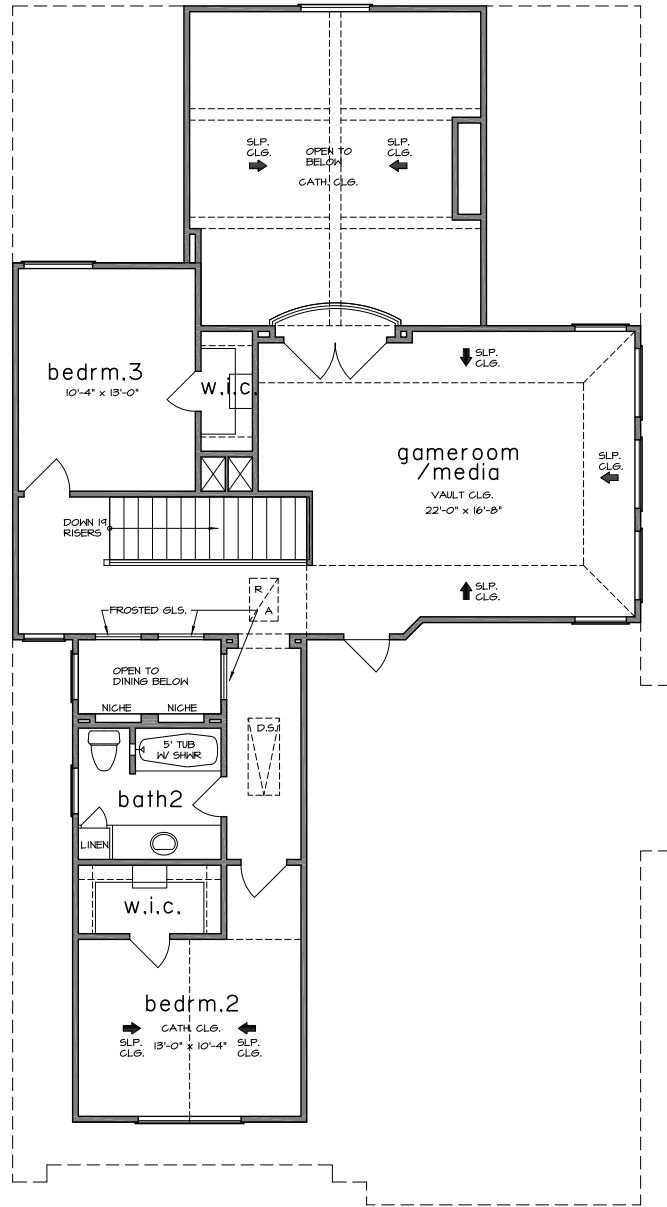

WESTPORT

The Michelangelo

The Manors at Riverstone

Approximate Living Area: 2,965 Square Feet

These drawings and photos are conceptual and are for the convenience of reference. They should not be relied upon as representation, express or implied, of the final detail of residences. The builder expressly reserves the right to make modifications, revisions, and changes it deems desirable in its sole and absolute discretion. Dimensions and square footages are approximate and may vary with actual construction. The designs depicted herein are subject to Federal Copyright Protection. They are the property of Westport. Do not reproduce all or in part any of this rendering by any means.