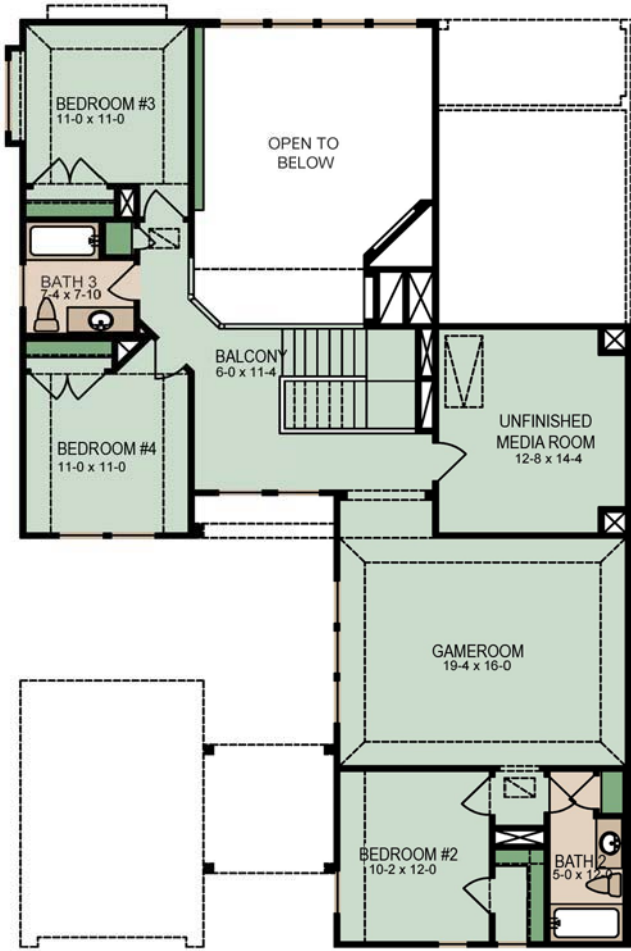

# WESTPORT

The Manors at Riverstone

**Second Floor Plan**

**First Floor Plan**

## *The Monaco*

Approximate Living Area: 2,669 Square Feet

These drawings and photos are conceptual and are for the convenience of reference. They should not be relied upon as representation, express or implied, of the final detail of residences. The builder expressly reserves the right to make modifications, revisions, and changes it deems desirable in its sole and absolute discretion. Dimensions and square footages are approximate and may vary with actual construction. The designs depicted herein are subject to Federal Copyright Protection. They are the property of Westport. Do not reproduce all or in part any of this rendering by any means.