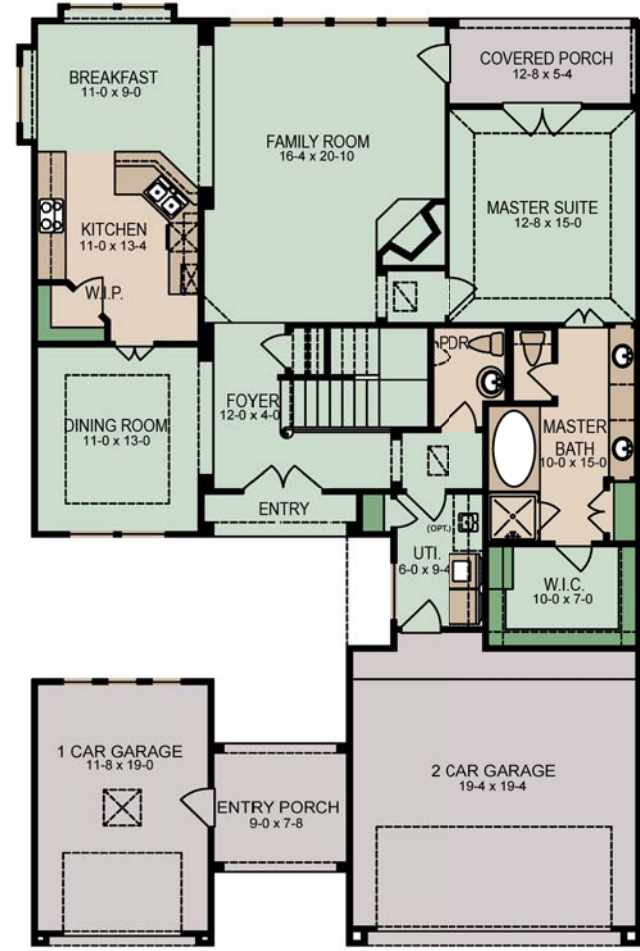

# WESTPORT

The Manors at Riverstone

**Second Floor Plan**

**First Floor Plan**

## *The Monaco*

Approximate Living Area: 2,669 Square Feet

These drawings and photos are conceptual and are for the convenience of reference. They should not be relied upon as representation, express or implied, of the final detail of residences. The builder expressly reserves the right to make modifications, revisions, and changes it deems desirable in its sole and absolute discretion. Dimensions and square footages are approximate and may vary with actual construction. The designs depicted herein are subject to Federal Copyright Protection. They are the property of Westport. Do not reproduce all or in part any of this rendering by any means.