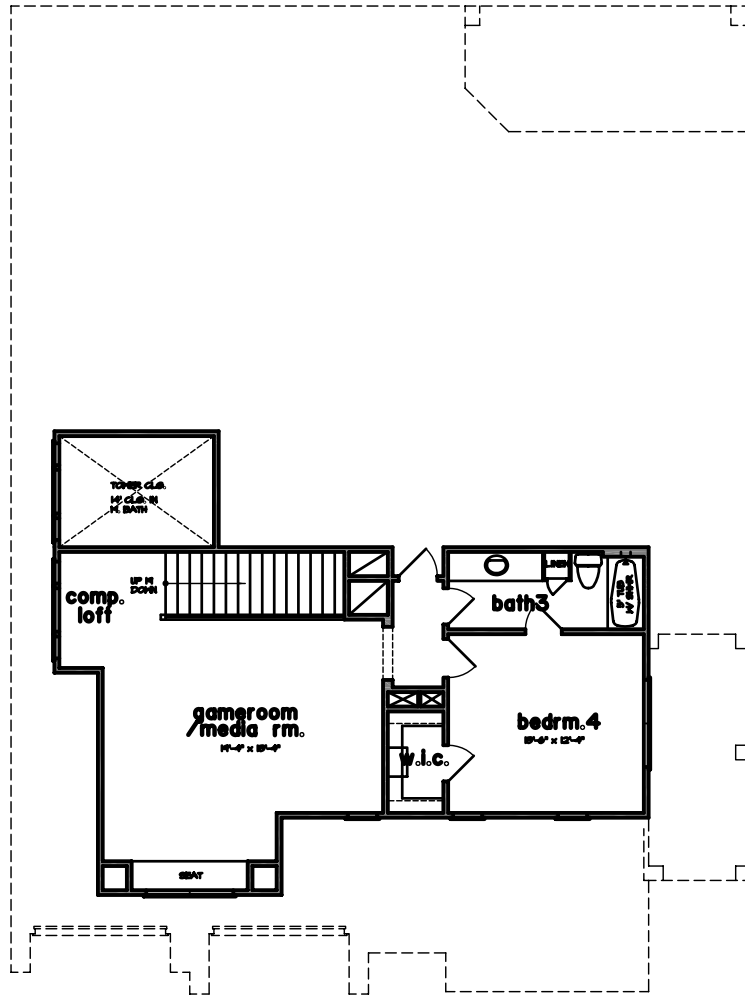

WESTPORT

The Manors at Riverstone

The Raffaelli

Country French Elevation

These drawings and photos are conceptual and are for the convenience of reference. They should not be relied upon as representation, express or implied, of the final detail of residences.

The builder expressly reserves the right to make modifications, revisions, and changes it deems desirable in its sole and absolute discretion. Dimensions and square footages are approximate and may vary with actual construction. The designs depicted herein are subject to Federal Copyright Protection. They are the property of Westport. Do not reproduce all or in part any of this rendering by any means.

WESTPORT

The Manors at Riverstone

The Raffaelli

optional second floor

Approximate Living Area: 2,460 Square Feet

These drawings and photos are conceptual and are for the convenience of reference. They should not be relied upon as representation, express or implied, of the final detail of residences. The builder expressly reserves the right to make modifications, revisions, and changes it deems desirable in its sole and absolute discretion. Dimensions and square footages are approximate and may vary with actual construction. The designs depicted herein are subject to Federal Copyright Protection. They are the property of Westport. Do not reproduce all or in part any of this rendering by any means.