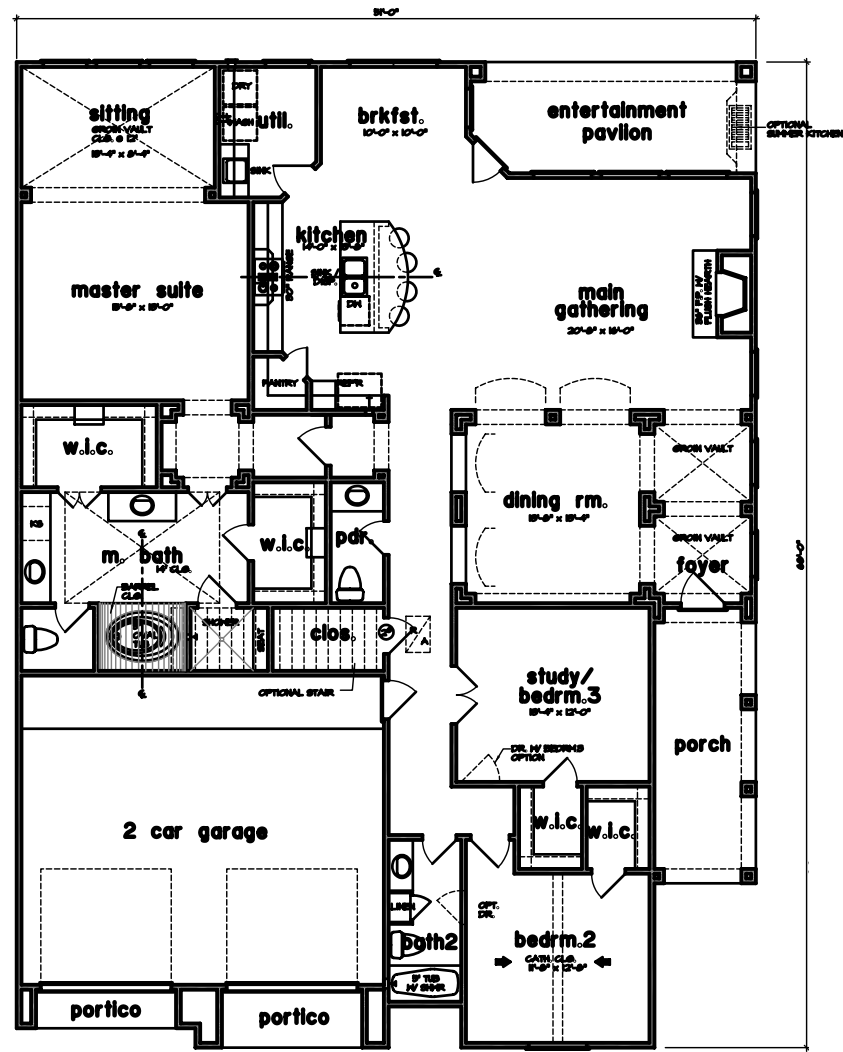

The builder expressly reserves the right to make modifications, revisions, and changes it deems desirable in its sole and absolute discretion. Dimensions and square footages are approximate and may vary with actual construction. The designs depicted herein are subject to Federal Copyright Protection. They are the property of Westport. Do not reproduce all or in part any of this rendering by any means.

WESTPORT

The Manors at Riverstone

The Raffaelli

optional second floor

Approximate Living Area: 2,460 Square Feet

These drawings and photos are conceptual and are for the convenience of reference. They should not be relied upon as representation, express or implied, of the final detail of residences. The builder expressly reserves the right to make modifications, revisions, and changes it deems desirable in its sole and absolute discretion. Dimensions and square footages are approximate and may vary with actual construction. The designs depicted herein are subject to Federal Copyright Protection. They are the property of Westport. Do not reproduce all or in part any of this rendering by any means.